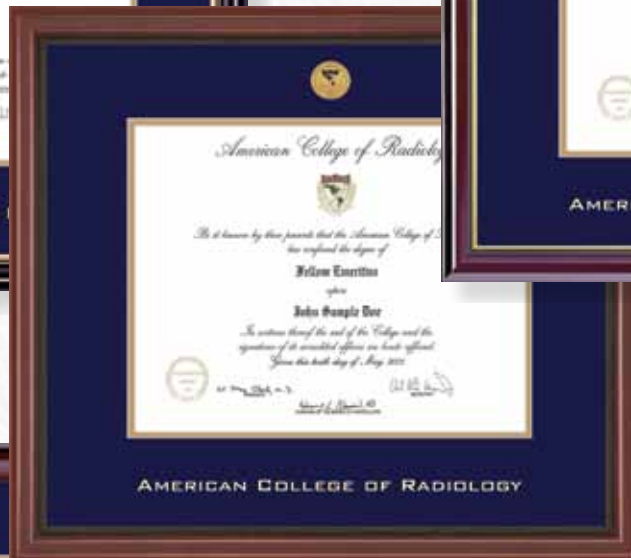

Proudly Display Your Fellowship Certificate American College of Radiology

PRESTIGE

WINDSOR

GRANDEUR

CLASSIC

SPIRIT

REGAL

A Division of Herff Jones

The mark of responsible forestry

Unique design allows for easy, do-it-yourself document insertion. No need to send your certificate!

Your Success Deserves the Best!™

- ▶ Navy blue and gold double mat with a brilliant, proof-struck, minted medallion or gold-leaf embossing of the official College seal.
- ▶ Our Conservation-Quality Preservation matboard protects your valuable document from the damaging effects of pollutants and contaminants.
- ▶ All hardwood styles are made with Forest Stewardship Council™ (FSC®) certified wood from well-managed forests: (Natural hardwood finish may vary in shade and grain)