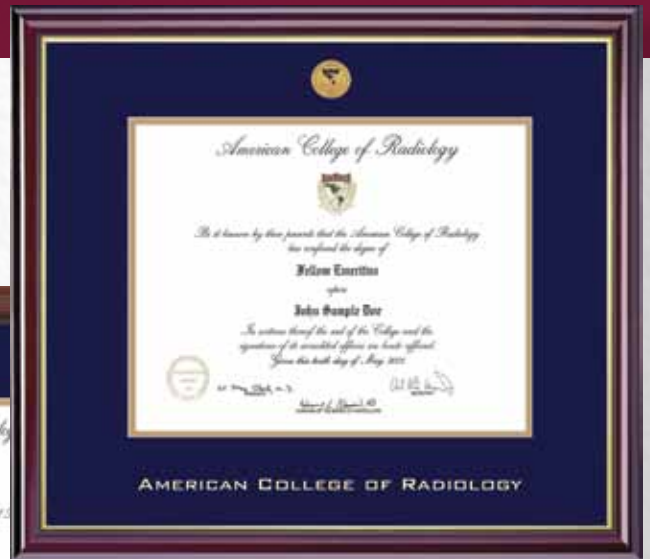

Proudly Display Your Fellowship Certificate American College of Radiology

PRESTIGE

WINDSOR

GRANDEUR

CLASSIC

SPIRIT

REGAL

A Division of Herff Jones

The mark of responsible forestry

Unique design allows for easy, do-it-yourself document insertion. No need to send your certificate!

Your Success Deserves the Best!™

- ▶ Navy blue and gold double mat with a brilliant, proof-struck, minted medallion or gold-leaf embossing of the official College seal.
- ▶ Our Conservation-Quality Preservation matboard protects your valuable document from the damaging effects of pollutants and contaminants.
- ▶ All hardwood styles are made with Forest Stewardship Council™ (FSC®) certified wood from well-managed forests: (Natural hardwood finish may vary in shade and grain)