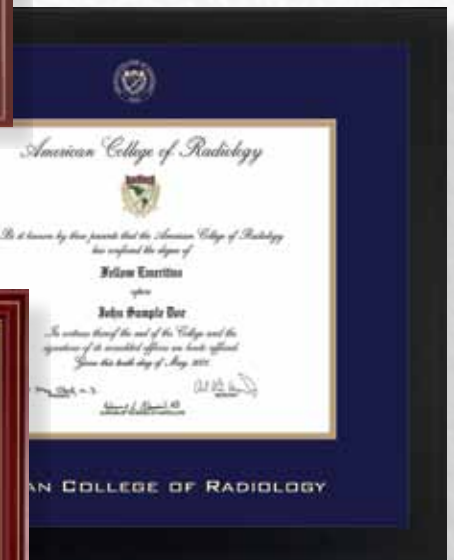

Proudly Display Your Fellowship Certificate American College of Radiology

PRESTIGE

WINDSOR

GRANDEUR

CLASSIC

SPIRIT

REGAL

A Division of Herff Jones

The mark of responsible forestry

Unique design allows for easy, do-it-yourself document insertion. No need to send your certificate!

Your Success Deserves the Best!™

- ▶ Navy blue and gold double mat with a brilliant, proof-struck, minted medallion or gold-leaf embossing of the official College seal.
- ▶ Our Conservation-Quality Preservation matboard protects your valuable document from the damaging effects of pollutants and contaminants.
- ▶ All hardwood styles are made with Forest Stewardship Council™ (FSC®) certified wood from well-managed forests: (Natural hardwood finish may vary in shade and grain)